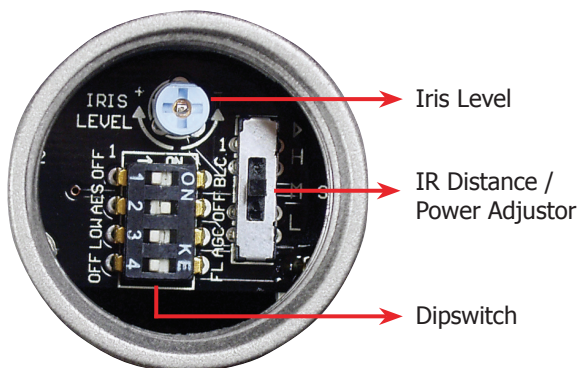

SIR42-365AI 650 TVL
SIR42-365AIP

SIR42-352AI 520 TVL
SIR42-352AIP

External Function Adjustors

SIR42-365AI

- 1/3" Ex-View CCD, 650 TV Lines
- **Mechanical IR Cut Filter - ICR**
- IR "on": 320mA (Low) / 420mA (Mid) / 750mA (High)
IR "off": 130mA

SIR42-365AI

- 1/3" Hi-Res. Sony Super HAD CCD, 520 TV Lines
- IR "on": 350mA (Low) / 410mA (Mid) / 810mA (High)
IR "off": 250mA
- 42 IR LED, Distance up to 120ft / 40m
- 3.7mm~12.0mm Aspherical Auto Iris Vari-Focal Lens
- 0.3 Lux @ F2.0
- External Function Adjustors
- Cable Management Bracket; IP66 Rating
- 12V DC

P = PAL Version

42 IR Day & Night

Weatherproof Color Camera

SPECIFICATIONS

FC CE RoHS Made in Taiwan

Model	SIR42-365AI	SIR42-365AIP	SIR42-352AI	SIR42-352AIP
TV System	NTSC	PAL	NTSC	PAL
Image Sensor	1/3" Ex-View CCD		1/3" Hi-Res. Sony Super HAD CCD	
DSP	Sony			
Total Pixel	976(H) x 494(V)	976(H) x 582 (V)	768(H) x 694(V)	500(H) x 582(V)
Synchronizing System	Internal			
Resolution	650 TV Lines		520 TV Lines	
Minimum Illumination	0.3 Lux @ F2.0 ; 0 Lux @ IR "on"			
S/N Ratio	More than 48dB (AGC Off)			
Flickerless	On / Off, 1/100s switchable	On / Off, 1/120s switchable	On / Off, 1/100s switchable	On / Off, 1/120s switchable
Auto Gain Control	High / Low Manual			
White Balance	Auto / Manual			
Back Light Compensation	On / Off Manual			
Gamma	0.45			
Electronic Shutter	1/60~1/100,000sec switchable	1/50~1/110,000sec switchable	1/60~1/100,000sec switchable	1/50~1/110,000sec switchable
Video Output	1Vp-p composite / 75 Ω			
Lens	3.7mm~12.0mm Aspherical Vari-Focal Lens			
IR LED	42 IR LED			
IR Wavelength	850 nm			
IR Distance	120ft / 40m		Low, Mid, High Selectable	
IP Rating	IP66			
Power Supply	12V DC ± 10%			
Power Consumption	IR "on": High = 320mA (Low) / 420mA (Mid) / 750mA (High) IR "off": 130mA		IR "on": 350mA (Low) / 410mA (Mid) / 810mA (High) IR "off": 250mA	
Operating Temperature	14°F ~ 122°F / -10°C ~ +50°C			
Dimension	10.51(L) x 4.29(W) x 6.77(H) inches / 267(L) x 109(W) x 172(H) mm with sunshield			