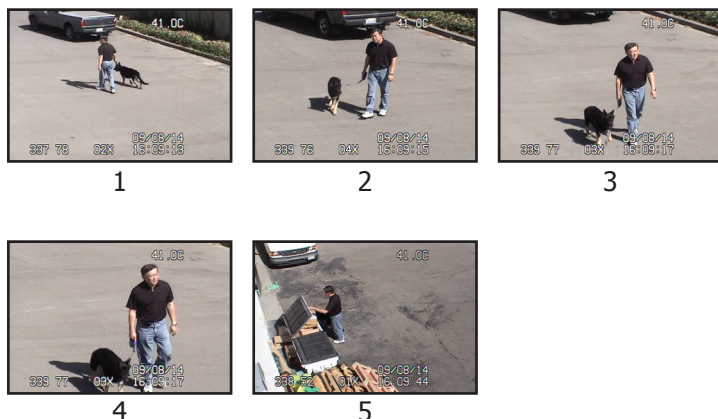

Ceiling Mount

IR Cut Filter – ICR

PAL Version also available

36x Wide Dynamic High Speed

Tracking PTZ Dome Camera

SPECIFICATIONS

FC CE RoHS Made in Taiwan

Model	SEMW36HB-VT53DN
Signal Format	NTSC
Image Sensor	1/4" Sony Exview HAD CCD
Resolution / DSP	530 TV Lines, Wide Dynamic Range / Sony
Video Signal	1.0V p-p (Sync Negative), Y/C Output
Scanning System	Progressive
Minimum Illumination	Day: 1.4 Lux (1/50), 0.1 Lux (1/3) ; Night: 0.01 Lux (1/3)
Mechanical IR Cut Filter (ICR)	Yes
Zoom	36x Optical Zoom / 12x Digital Zoom
Lens	3.4mm~122.4mm Tamron Lens / F1.6~F4.5 (Made in Japan)
View Angle	48° (Wide End) / 2.8° (Tele End)
S/N Ratio	More than 50dB
Focus	Auto / Manual
White Balance	Auto / Manual (ATW, Indoor, Outdoor, One Push WB, Manual WB)
Electronic Shutter Speed	1 ~ 1/10,000 sec.
Iris Control	Auto / Manual / Auto Slow Shutter
Gain Control	Auto / Manual (-3 to 28dB, 2dB steps, 16 steps)
Pan Speed / Pan Range	0.4° ~ 300° per sec. / 360°
Tilt Speed / Tilt Range	0.4° ~ 150° per sec. / 0° ~ 90°
Communication	RS485, Multiple Protocol, Coax
Preset Positions	128 Presets
Auto Pan	Yes, between 2 presets
Tour / Sequence	4 Programmable Tours with Max. 24 Presets / 4 Patterns up to 180s
Alarm Input	Up to 4 Alarm Inputs
Mount Option	Wall or Ceiling
Heater & Blower	Built-in
Power	24V AC / 24~60VA (Outdoor)
Operating Temperature	-40°F ~ 140°F / -40°C ~ 60°C (Outdoor)
Dimension	6.56(Ø) x 10.5(H) inches / 200(Ø) x 320(H) cm

*Specifications and appearance are subject to change without notice.

Auto Tracking Screen Captures

Dimensions (cm)