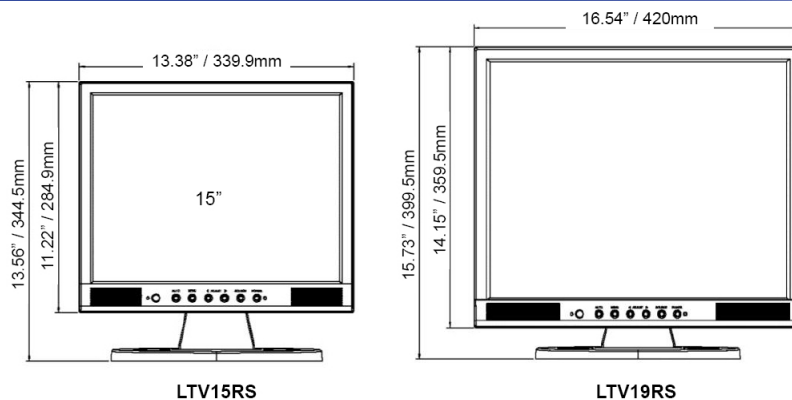

* Only available for **LTV19RS**

* Only available for **LTV15RS**

15" / 19"

LCD Monitor

SPECIFICATIONS

FC CE RoHS Made in Taiwan

Model	LTV15RS	LTV19RS
Screen Size	15-inch	19-inch
LED Backlight	Yes	No
Button Control	Power / OSD Control / Source	
Display Resolution	640 x 480 @ 60/72/75 800 x 600 @ 56/60/72/75 1024 x 768 @ 60/70/75	640 x 480 @ 60/72/75 800 x 600 @ 56/60/72/75 1024 x 768 @ 60/70/75 1280 x 1024 @ 60/75
Active Area	304.1(H) x 228.1(V) mm	376.32(H) x 301.056(V) mm
LCD Panel Type	TN mode, Normally white	
Dot Pitch	0.297(H) x 0.297(V) mm	0.294(H) x 0.294(V) mm
Display Ratio	4:3	5:4
Display Color	16.2M colors	16.7M colors
Brightness (Central)	350 cdm2	250 cd/m2
Contrast Ratio	700:1	1000:1
Viewing Angle	Left 70° / Right 70° / Up 60° / Down 65° CR>10	Left 85° / Right 85° / Up 75° / Down 55° CR>10
Response Time	12ms	5ms
Input Voltage	12V DC	
Input Signal	1Vp-p composite video	
Input Impedance	75 ohms	
Output Signal	1.0Vp-p ± 0.2Vp-p composite video (Auto Termination)	
Scanning System	NTSC: 525 lines, 60 fields/sec ; PAL: 625 lines, 50 fields/sec	
Video Input/Output	HDMI x1, Video In x1 (BNC), Video Out x1 (BNC), VGA x1	
Audio Input	RCA jack x2 (L/R), PC-Audio In x1	
RS-485 Jack	Built-in, Pin Jack x2, +/-	
Protocol	Pelco-P / Pelco-D / Customized Protocol	
Control Device	Operate PTZ dome or camera / DVR and monitor group management by remote controller	
Control ID	PTZ dome or camera 1~255 / DVR 1~255 / Monitor 1~255	
Speaker	1W + 1W	
Power Consumption	30W	45W
Operating Temperature	14°F~122°F / -10°C~50°C	
Storage Temperature	-4°F~140°F / -20°C~60°C	
Dimension	13.38(W) x 13.56(H) x 2.11(D) inches 339.9(W) x 344.5(H) x 53.5(D) mm	46.54(W) x 15.72(H) x 2.12(D) inches 420(W) x 339.5(H) x 53.8(D) mm
Weight	6.17 lbs / 2.8 kg	9.04 lbs / 4.1 kg

*Specifications and appearance are subject to change without notice

DIMENSIONS

LTV15RS

LTV19RS