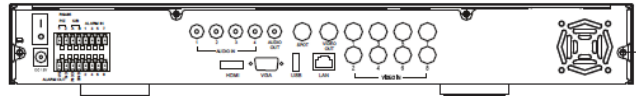

Full HD SDI Realtime H.264 DVR

8 CH

SPECIFICATIONS

FC CE RoHS

Model	HDRR-04	HDRR-08	HDRR-16
System	NTSC / PAL		
Compression Method	H.264		
Input	4 ch 1080P SDI	8 ch 1080P SDI	16 ch 1080P SDI
Output	BNC: Main x1	VGA: 1 (Max : 1280 x 1024)	HDMI: 1 (1920 x 1080)
Color	16.7 million		
Display Channel	1/4	1/4/9	1/4/9/16
Sequence Display	Available		
Display Resolution	1920(H) x 1080(V)		
Recording Resolution	1920 x 1080 @ 120fps (Full HD)	1920 x 1080 @ 240fps (Full HD)	1920 x 1080 @ 480fps (Full HD)
Record Quality	Highest / Higher / Medium / Lower / Lowest		
Recording Mode	Auto / manual / schedule / motion / alarm		
Playback Mode	Date & Time search / Event search		
Audio Input	RCA x 4		RCA x 16
Audio Output	RCA x1		
Backup	USB 2.0 / Network remote backup /DVD-RW (optional)		
Storage	SATA x 2		SATA x 4
HDD Record Mode	Full stop / overwrite		
Ethernet	10/100/1000 M Base-T		
Network Connection Type	TCP/IP, PPPoE, DHCP, DDNS		
Network-Function	Support licensed CMS (100CH) / EMAP/ IE		Support licensed CMS (256CH) / EMAP/ IE
Mobile Surveillance	iPhone / iPad / Android		
Motion Detect	22 x15 grids camera for all channel		
Multi-task	Live / Record / Play / Network / Backup		
Alarm Function	4 Input / 1 Output	8 Input / 1 Output	16 Input / 1 Output
PTZ Control	PELCO-P, PELCO-D, SAMSUNG		
Client Application	Display / Playback / Backup / DVR control / PTZ Control		
Power Source	12V DC / 3A		110V / 220V AC
Operation Temperature	41°F~104°F / (5°C~40°C)		
Operation Humidity	Less than 90%		
Dimension (W x H x D)	16.93 x 2.17 x 11.61 inches (430 x 55 x 294.8 mm)		16.93 x 3.50 x 17.72 inches (430 x 89 x 450 mm)

*Specifications and appearance are subject to change without notice

MADE IN TAIWAN

Copyright © 2014. All Rights Reserved.

www.okinausa.com

DV-18 / DV-19 / DV-20

R201405-V22