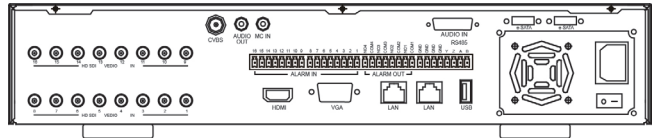

16 CH

SPECIFICATIONS

FC CE RoHS

Model	HDRR-04	HDRR-08	HDRR-16
System	NTSC / PAL		
Compression Method	H.264		
Input	4 ch 1080P SDI	8 ch 1080P SDI	16 ch 1080P SDI
Output	BNC: Main x1	VGA: 1 (Max : 1280 x 1024)	HDMI: 1 (1920 x 1080)
Color	16.7 million		
Display Channel	1/4	1/4/9	1/4/9/16
Sequence Display	Available		
Display Resolution	1920(H) x 1080(V)		
Recording Resolution	1920 x 1080 @ 120fps (Full HD)	1920 x 1080 @ 240fps (Full HD)	1920 x 1080 @ 480fps (Full HD)
Record Quality	Highest / Higher / Medium / Lower / Lowest		
Recording Mode	Auto / manual / schedule / motion / alarm		
Playback Mode	Date & Time search / Event search		
Audio Input	RCA x 4		RCA x 16
Audio Output	RCA x1		
Backup	USB 2.0 / Network remote backup /DVD-RW (optional)		
Storage	SATA x 2		SATA x 4
HDD Record Mode	Full stop / overwrite		
Ethernet	10/100/1000 M Base-T		
Network Connection Type	TCP/IP, PPPoE, DHCP, DDNS		
Network-Function	Support licensed CMS (100CH) / EMAP/ IE		Support licensed CMS (256CH) / EMAP/ IE
Mobile Surveillance	iPhone / iPad / Android		
Motion Detect	22 x15 grids camera for all channel		
Multi-task	Live / Record / Play / Network / Backup		
Alarm Function	4 Input / 1 Output	8 Input / 1 Output	16 Input / 1 Output
PTZ Control	PELCO-P, PELCO-D, SAMSUNG		
Client Application	Display / Playback / Backup / DVR control / PTZ Control		
Power Source	12V DC / 3A		110V / 220V AC
Operation Temperature	41°F~104°F / (5°C~40°C)		
Operation Humidity	Less than 90%		
Dimension (W x H x D)	16.93 x 2.17 x 11.61 inches (430 x 55 x 294.8 mm)		16.93 x 3.50 x 17.72 inches (430 x 89 x 450 mm)

*Specifications and appearance are subject to change without notice

MADE IN TAIWAN

Copyright © 2014. All Rights Reserved.

www.okinausa.com

DV-18 / DV-19 / DV-20

R201405-V22