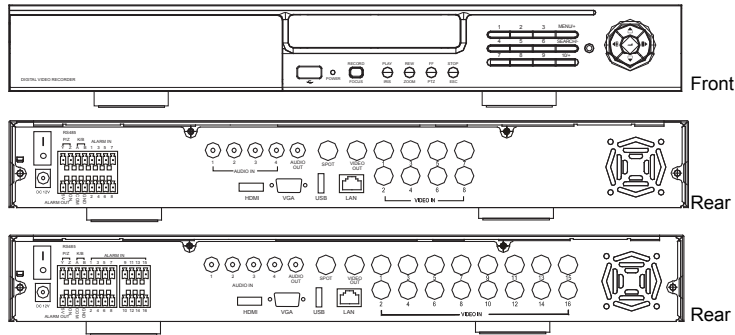

DDR-04 4 CH.

DDR-08 8 CH.

DDR-16 16 CH.

- 4 / 8 / 16 CH Full D1 record and playback
- 4 CH Audio record
- Spot monitor output
- HDMI supported
- H.264 standard compression algorithm, low bit rate, high picture quality
- Dual stream - individual network video streaming and DVR record streaming
- Smart phone remote view
- Support Browsers: IE, Firefox, Chrome, Safari
- 2 way audio
- HDD data retention days / Daylight saving time / Network Time Protocol
- Alarm trigger / relay out / motion function enable schedule
- Watermark supported
- Alarm triggering screen popup, buzzer, related record, PTZ preset, pre-alarm, e-mail
- Operation log list / Network online users list check
- Intensive security function by chosen **AUTHORITY**
- Convenient backup by AVI file
- DVR control: OSD keyboard, remote controller, mouse, control keyboard, network
- CMS software support up to 256 channels
- EMAP through CMS software