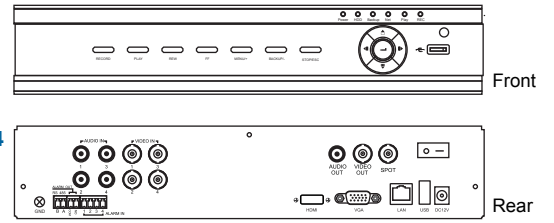

DDR-04 4 CH.

DDR-08 8 CH.

DDR-16 16 CH.

- 4 / 8 / 16 CH Full D1 record and playback
- 4 CH Audio record
- Spot monitor output
- HDMI supported
- H.264 standard compression algorithm, low bit rate, high picture quality
- Dual stream - individual network video streaming and DVR record streaming
- Smart phone remote view
- Support Browsers: IE, Firefox, Chrome, Safari
- 2 way audio
- HDD data retention days / Daylight saving time / Network Time Protocol
- Alarm trigger / relay out / motion function enable schedule
- Watermark supported
- Alarm triggering screen popup, buzzer, related record, PTZ preset, pre-alarm, e-mail
- Operation log list / Network online users list check
- Intensive security function by chosen **AUTHORITY**
- Convenient backup by AVI file
- DVR control: OSD keyboard, remote controller, mouse, control keyboard, network
- CMS software support up to 256 channels
- EMAP through CMS software