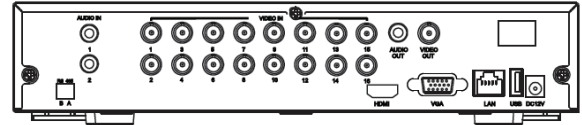

960H H.264 DVR

4 CH / 8 CH / 16 CH

8 CH

4 CH

16 CH

SPECIFICATIONS

FC CE RoHS

Model	DHE-04	DHE-08	DHE-16
System	NTSC / PAL		
Compression Method	H.264		
Input	4 ch	8 ch	16 ch
	1.0Vp-p, 75ohm unbalanced (BNC type)		
Output	BNC: Main x1 and Spot x1	VGA: 1 (Max : 1280 x 1024)	HDMI: 1 (1920 x 1080)
Color	16.7 million		
Display Channel	1/4	1/4/9	1/4/9/16
Sequence Display	Available		
Recording Resolution	NTSC: 960 x 480 (WD1) 120 fps PAL: 960 x 576 (WD1) 100 fps NTSC: 720 x 480 (D1) 120 fps PAL: 704 x 576 (D1) 100 fps NTSC: 720 x 240 (2CIF) 120 fps PAL: 704 x 288 (2CIF) 100 fps NTSC: 360 x 240 (CIF) 120 fps PAL: 352 x 288 (CIF) 100 fps	NTSC: 960 x 480 (WD1) 120 fps PAL: 960 x 576 (WD1) 96 fps NTSC: 720 x 480 (D1) 240 fps PAL: 704 x 576 (D1) 200 fps NTSC: 720 x 240 (2CIF) 240 fps PAL: 704 x 288 (2CIF) 200 fps NTSC: 360 x 240 (CIF) 240 fps PAL: 352 x 288 (CIF) 200 fps	NTSC: 960 x 480 (WD1) 240 fps PAL: 960 x 576 (WD1) 192 fps NTSC: 720 x 480 (D1) 480 fps PAL: 704 x 576 (D1) 400 fps NTSC: 720 x 240 (2CIF) 480 fps PAL: 704 x 288 (2CIF) 400 fps NTSC: 360 x 240 (CIF) 480 fps PAL: 352 x 288 (CIF) 400 fps
Record Quality	Highest / Higher / Medium / Lower / Lowest		
Recording Mode	Auto / manual / schedule / motion / alarm		
Playback Mode	Date & Time search / Event search		
Audio Input	RCA x 4		RCA x 2
Audio Output	RCA x1		
Backup	USB 2.0 / Network remote backup / DVD-RW (external)		
Storage	SATA x 1 (3TB)		
HDD Record Mode	Full stop / overwrite		
Ethernet	10/100/1000 M Base-T		
Network Connection Type	TCP/IP, PPPoE, DHCP, DDNS		
Network-Function	Support licensed CMS(100CH) / EMAP/ IE / Firefox / Chrome / Safari		
Mobile Surveillance	iPhone / iPad / Android		
Motion Detect	22 x15 grids camera for all channel		
Multi-task	Live / Record / Play / Network / Backup		
Alarm Function	4 Input / 1 Output	8 Input / 1 Output	n/a
PTZ Control	PELCO-P, PELCO-D, SAMSUNG		
Client Application	Display / Playback / Backup / DVR control / PTZ Control		
Power Source	12V DC / 2A		
Operation Temperature	41°F~104°F / (5°C~40°C)		
Operation Humidity	Less than 90%		
Dimension (W x H x D)	11.81 x 2.53 x 10.04 inches (300 x 64.2 x 254.9 mm)		