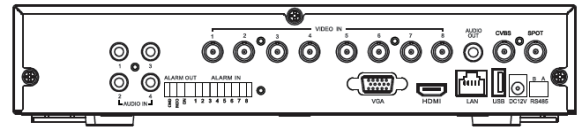

960H H.264 DVR

4 CH / 8 CH / 16 CH

8 CH

4 CH

16 CH

SPECIFICATIONS

FC CE RoHS

Model	DHE-04	DHE-08	DHE-16
System	NTSC / PAL		
Compression Method	H.264		
Input	4 ch	8 ch	16 ch
	1.0Vp-p, 75ohm unbalanced (BNC type)		
Output	BNC: Main x1 and Spot x1	VGA: 1 (Max : 1280 x 1024)	HDMI: 1 (1920 x 1080)
Color	16.7 million		
Display Channel	1/4	1/4/9	1/4/9/16
Sequence Display	Available		
Recording Resolution	NTSC: 960 x 480 (WD1) 120 fps PAL: 960 x 576 (WD1) 100 fps NTSC: 720 x 480 (D1) 120 fps PAL: 704 x 576 (D1) 100 fps NTSC: 720 x 240 (2CIF) 120 fps PAL: 704 x 288 (2CIF) 100 fps NTSC: 360 x 240 (CIF) 120 fps PAL: 352 x 288 (CIF) 100 fps	NTSC: 960 x 480 (WD1) 120 fps PAL: 960 x 576 (WD1) 96 fps NTSC: 720 x 480 (D1) 240 fps PAL: 704 x 576 (D1) 200 fps NTSC: 720 x 240 (2CIF) 240 fps PAL: 704 x 288 (2CIF) 200 fps NTSC: 360 x 240 (CIF) 240 fps PAL: 352 x 288 (CIF) 200 fps	NTSC: 960 x 480 (WD1) 240 fps PAL: 960 x 576 (WD1) 192 fps NTSC: 720 x 480 (D1) 480 fps PAL: 704 x 576 (D1) 400 fps NTSC: 720 x 240 (2CIF) 480 fps PAL: 704 x 288 (2CIF) 400 fps NTSC: 360 x 240 (CIF) 480 fps PAL: 352 x 288 (CIF) 400 fps
Record Quality	Highest / Higher / Medium / Lower / Lowest		
Recording Mode	Auto / manual / schedule / motion / alarm		
Playback Mode	Date & Time search / Event search		
Audio Input	RCA x 4		RCA x 2
Audio Output	RCA x1		
Backup	USB 2.0 / Network remote backup / DVD-RW (external)		
Storage	SATA x 1 (3TB)		
HDD Record Mode	Full stop / overwrite		
Ethernet	10/100/1000 M Base-T		
Network Connection Type	TCP/IP, PPPoE, DHCP, DDNS		
Network-Function	Support licensed CMS(100CH) / EMAP/ IE / Firefox / Chrome / Safari		
Mobile Surveillance	iPhone / iPad / Android		
Motion Detect	22 x15 grids camera for all channel		
Multi-task	Live / Record / Play / Network / Backup		
Alarm Function	4 Input / 1 Output	8 Input / 1 Output	n/a
PTZ Control	PELCO-P, PELCO-D, SAMSUNG		
Client Application	Display / Playback / Backup / DVR control / PTZ Control		
Power Source	12V DC / 2A		
Operation Temperature	41°F~104°F / (5°C~40°C)		
Operation Humidity	Less than 90%		
Dimension (W x H x D)	11.81 x 2.53 x 10.04 inches (300 x 64.2 x 254.9 mm)		