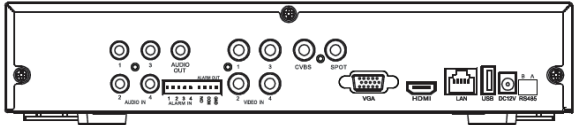

960H H.264 DVR

4 CH / 8 CH / 16 CH

8 CH

4 CH

16 CH

SPECIFICATIONS

FC CE RoHS

Model	DHE-04	DHE-08	DHE-16
System	NTSC / PAL		
Compression Method	H.264		
Input	4 ch	8 ch	16 ch
	1.0Vp-p, 75ohm unbalanced (BNC type)		
Output	BNC: Main x1 and Spot x1	VGA: 1 (Max : 1280 x 1024)	HDMI: 1 (1920 x 1080)
Color	16.7 million		
Display Channel	1/4	1/4/9	1/4/9/16
Sequence Display	Available		
Recording Resolution	NTSC: 960 x 480 (WD1) 120 fps PAL: 960 x 576 (WD1) 100 fps NTSC: 720 x 480 (D1) 120 fps PAL: 704 x 576 (D1) 100 fps NTSC: 720 x 240 (2CIF) 120 fps PAL: 704 x 288 (2CIF) 100 fps NTSC: 360 x 240 (CIF) 120 fps PAL: 352 x 288 (CIF) 100 fps	NTSC: 960 x 480 (WD1) 120 fps PAL: 960 x 576 (WD1) 96 fps NTSC: 720 x 480 (D1) 240 fps PAL: 704 x 576 (D1) 200 fps NTSC: 720 x 240 (2CIF) 240 fps PAL: 704 x 288 (2CIF) 200 fps NTSC: 360 x 240 (CIF) 240 fps PAL: 352 x 288 (CIF) 200 fps	NTSC: 960 x 480 (WD1) 240 fps PAL: 960 x 576 (WD1) 192 fps NTSC: 720 x 480 (D1) 480 fps PAL: 704 x 576 (D1) 400 fps NTSC: 720 x 240 (2CIF) 480 fps PAL: 704 x 288 (2CIF) 400 fps NTSC: 360 x 240 (CIF) 480 fps PAL: 352 x 288 (CIF) 400 fps
Record Quality	Highest / Higher / Medium / Lower / Lowest		
Recording Mode	Auto / manual / schedule / motion / alarm		
Playback Mode	Date & Time search / Event search		
Audio Input	RCA x 4		RCA x 2
Audio Output	RCA x1		
Backup	USB 2.0 / Network remote backup / DVD-RW (external)		
Storage	SATA x 1 (3TB)		
HDD Record Mode	Full stop / overwrite		
Ethernet	10/100/1000 M Base-T		
Network Connection Type	TCP/IP, PPPoE, DHCP, DDNS		
Network-Function	Support licensed CMS(100CH) / EMAP/ IE / Firefox / Chrome / Safari		
Mobile Surveillance	iPhone / iPad / Android		
Motion Detect	22 x15 grids camera for all channel		
Multi-task	Live / Record / Play / Network / Backup		
Alarm Function	4 Input / 1 Output	8 Input / 1 Output	n/a
PTZ Control	PELCO-P, PELCO-D, SAMSUNG		
Client Application	Display / Playback / Backup / DVR control / PTZ Control		
Power Source	12V DC / 2A		
Operation Temperature	41°F~104°F / (5°C~40°C)		
Operation Humidity	Less than 90%		
Dimension (W x H x D)	11.81 x 2.53 x 10.04 inches (300 x 64.2 x 254.9 mm)		